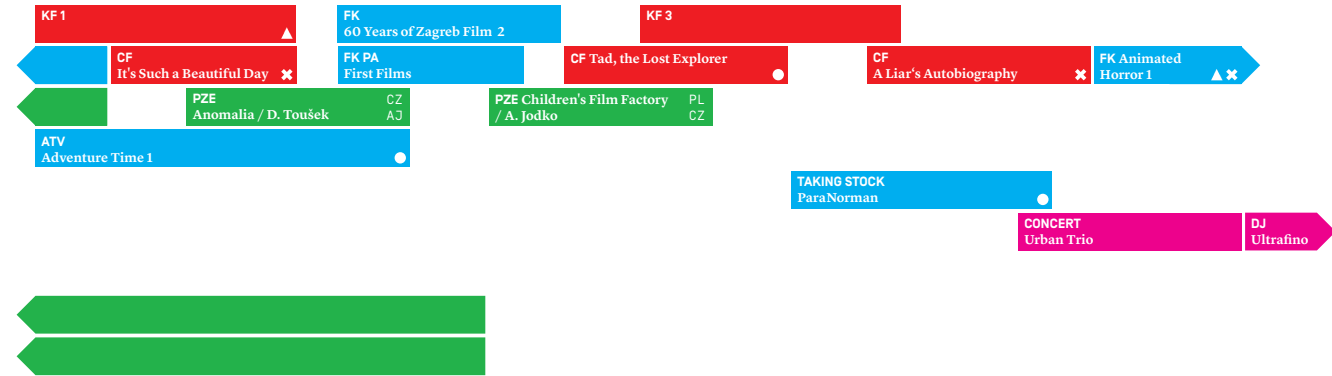

16 17 18 19 20 21 22 23 24

- PRE — Lecture
- PZE — Presentation
- RETRO — Retrospective of B. Pojar and V. Jiránek
- WORK — Workshop
- free admission, suitable for kids
- ✕ not suitable for kids
- Czech version only
- ▲ no dialogues
- Other screenings are in original version with czech or english subtitles.