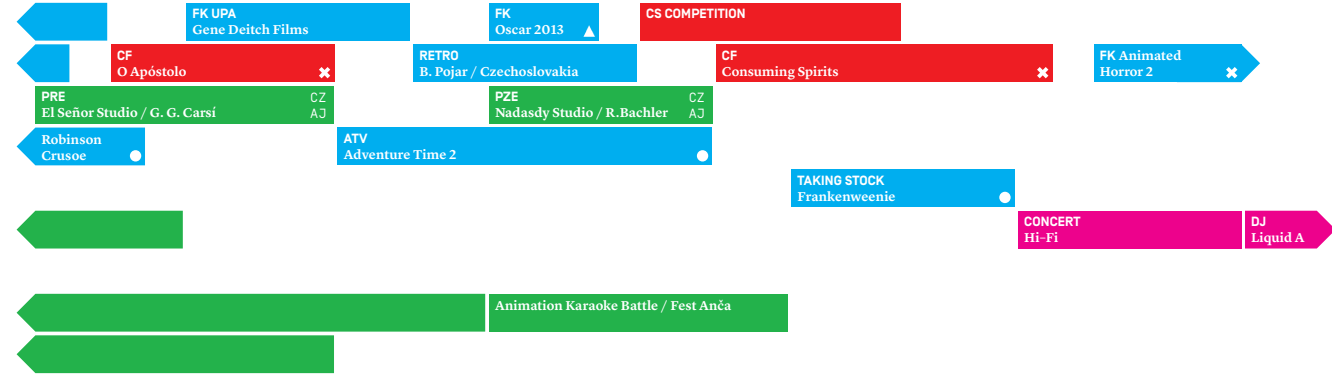

5.5. **Sunday**

09 | 10 | 11 | 12 | 13 | 14 | 15 | 16

16 | 17 | 18 | 19 | 20 | 21 | 22 | 23 | 24

- Competition program
- Non-competition program
- Special program
- Accompanying program
- ATV — Animo TV
- CF — International Competition of Feature Films
- CS COMPETITION — Czech-Slovak Competition of Student Films
- DD — Theatres for Children
- DIS — Discussion Panel
- FK PA — Focus, The Early Days of Czech Animation
- FK UPA — Focus, UPA Generation
- KF — International Competition of Short Films