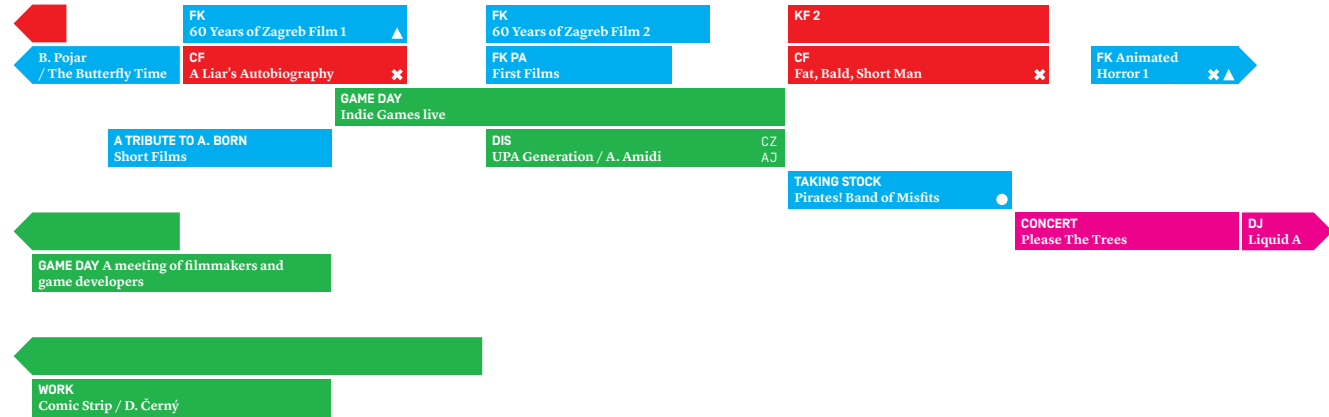

16:00 to 24:00

- PRE — Lecture
- PZE — Presentation
- RETRO — Retrospective of B. Pojar and V. Jiránek
- WORK — Workshop
- free admission, suitable for kids
- ✘ not suitable for kids
- Czech version only
- ▲ no dialogues
- Other screenings are in original version with czech or english subtitles.