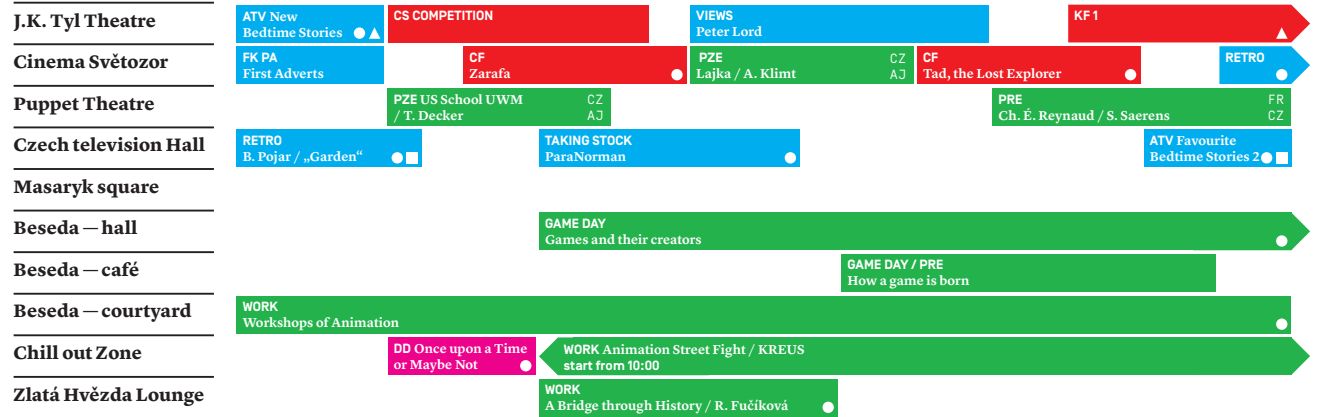

4.5. **Saturday**

- Competition program
- Non-competition program
- Special program
- Accompanying program
- ATV — Animo TV
- CF — International Competition of Feature Films
- CS COMPETITION — Czech-Slovak Competition of Student Films
- DD — Theatres for Children
- DIS — Discussion Panel
- FK PA — Focus, The Early Days of Czech Animation
- FK UPA — Focus, UPA Generation
- KF — International Competition of Short Films