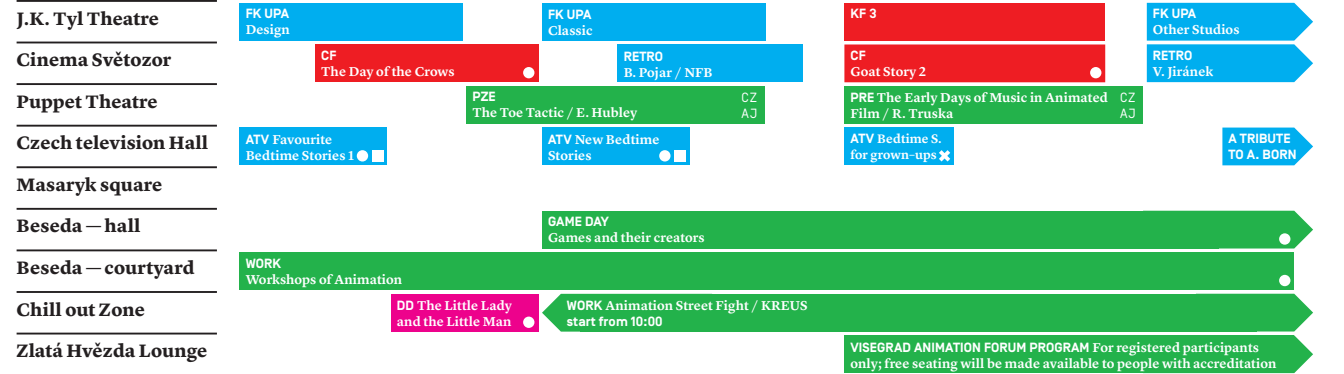

5.5. **Sunday**

09 | 10 | 11 | 12 | 13 | 14 | 15 | 16